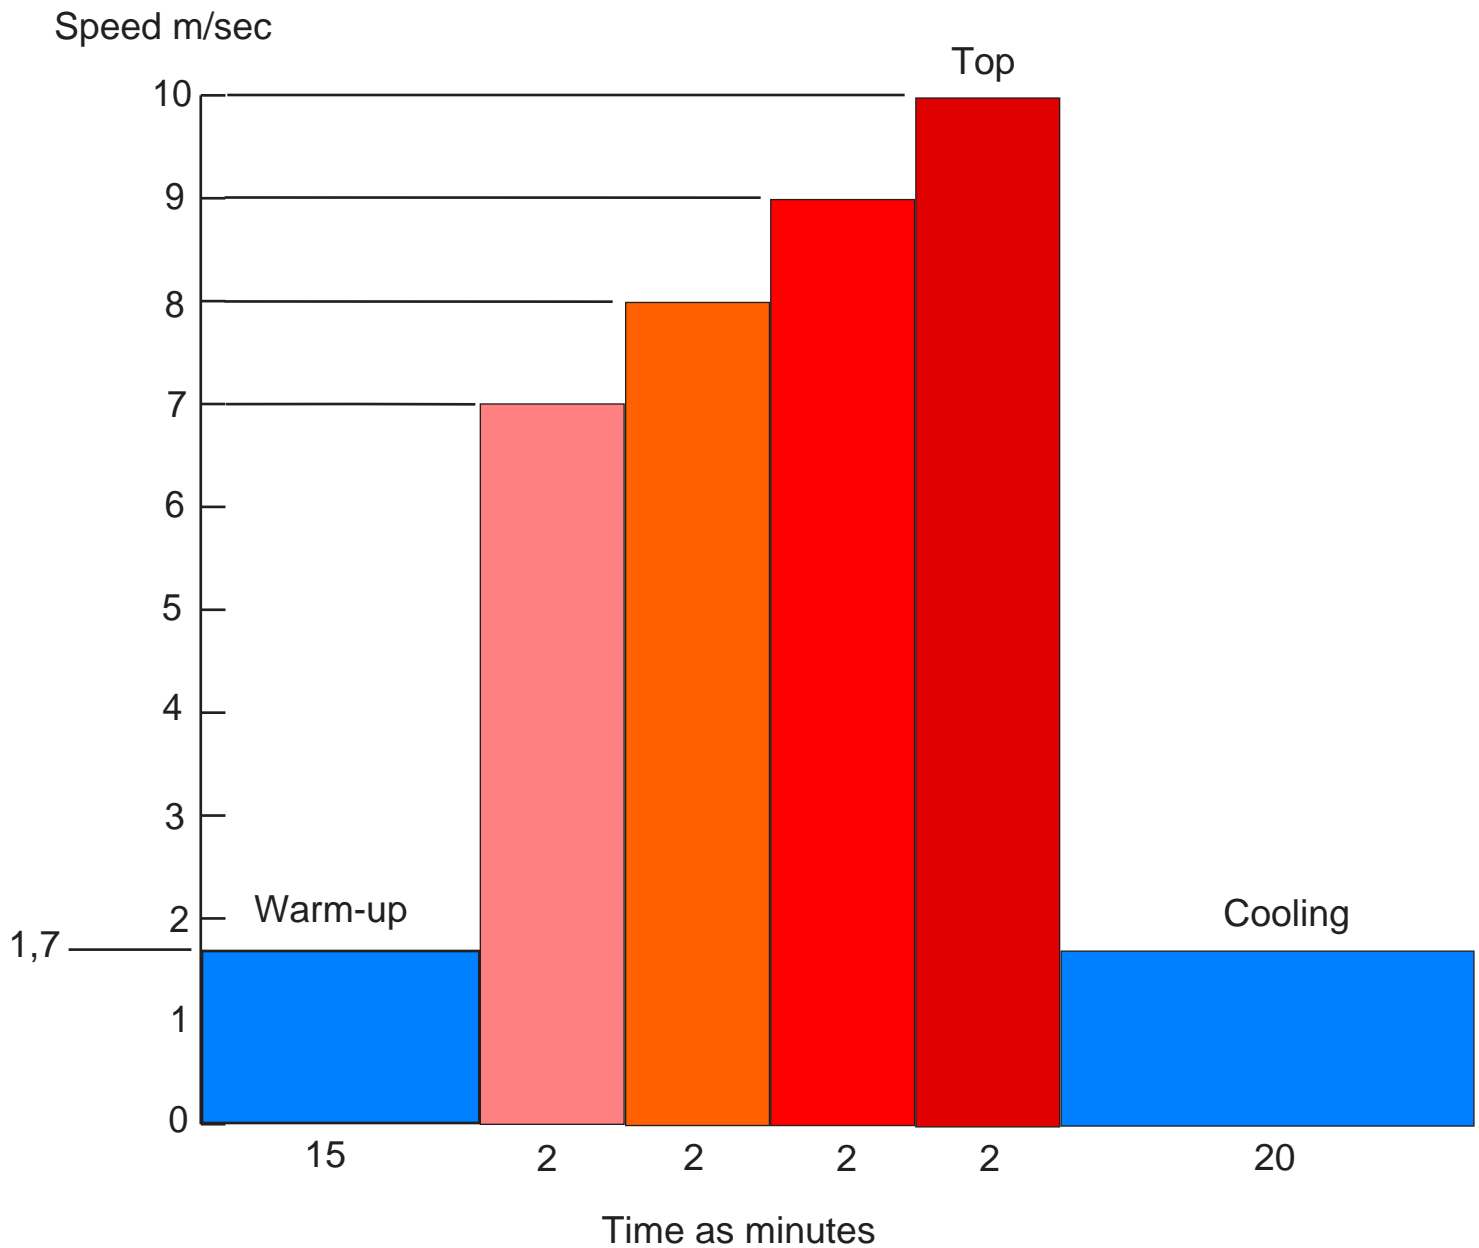

# Haico SH standard test

The total test time is 43 min

2,5 % tilt is used during the test

Standard test is usefull...

Making exactly the same test is possible to follow changes in condition of a same horse and variances between different horses.