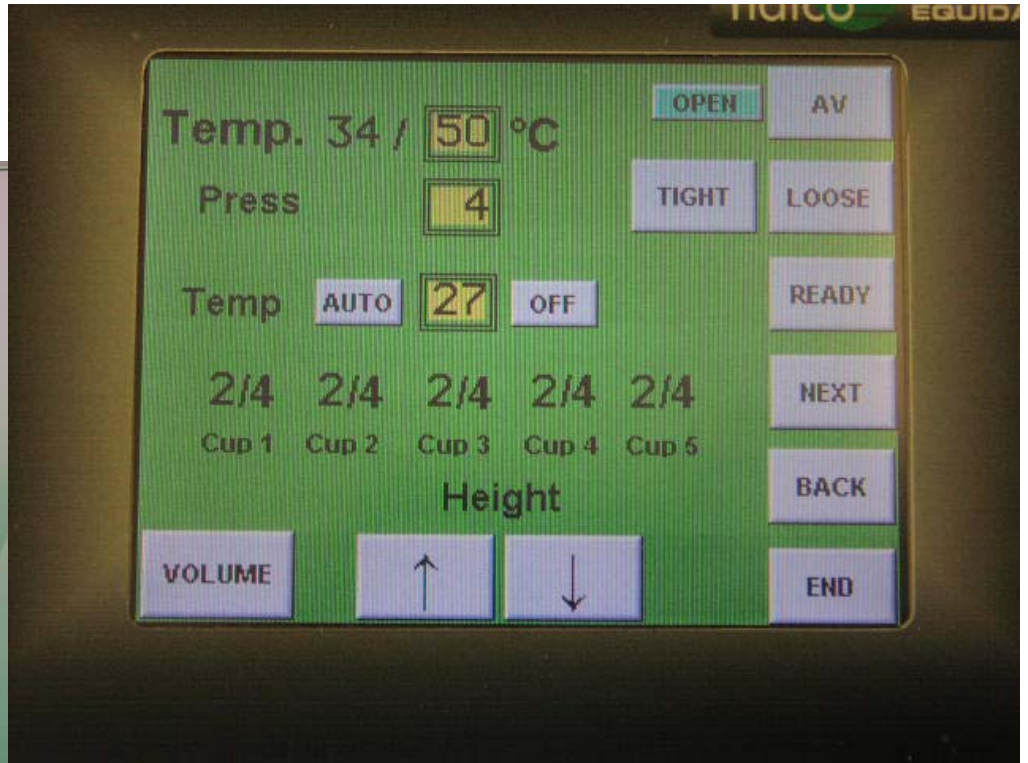

Haico Equidame breeding phantom, automatic model - parts

Control unit

touch screen

Leather and schewing ring

Artificial vagina

Collecting unit

Telescope leg